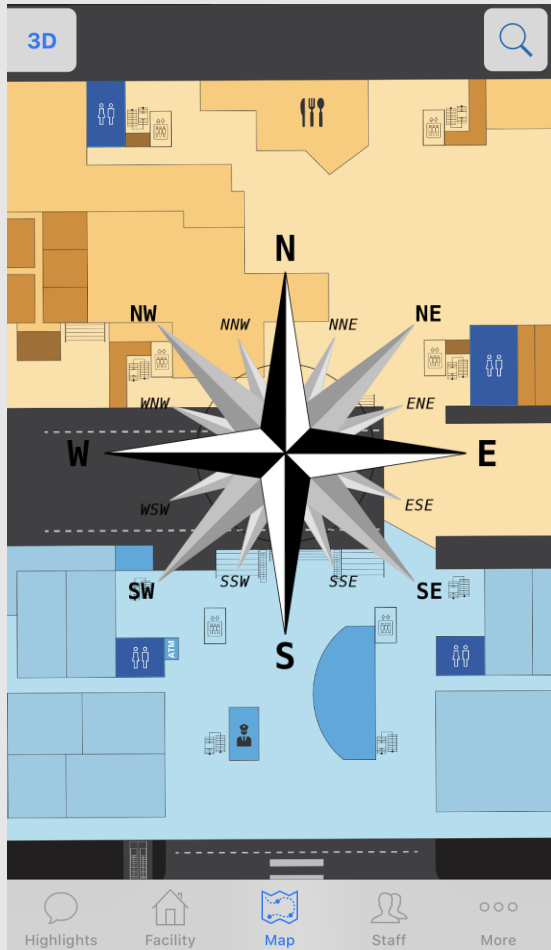

Sunway University Campus Tour Guide

SUNWAY UNIVERSITY

Introduction – Getting Started in Sunway University

Uses:

- On Campus navigation
- News highlights
- Sunway University & College floor map
- Sunway staff navigation

Uses:

- Campus Shuttle Bus tracker including estimated time arrivals
- Bus locations
- Bus routes

Introduction – Cardinal Directions on Campus

Known as the
North side of the
College building

Known as the
South side of the
College building

SUNWAY'S ON-CAMPUS FACILITIES

ADMISSIONS

Admissions Department

- South College building, Ground floor
- It is located directly at the College foyer
- A place for students to get enquiries regarding their courses
- Also a place for students to sign up for their pre-university and degree courses

Student Hub

- University Building, Basement level 1
- From the Security office in College foyer, take the escalator (shaded with glass) down one floor. The student hub is located on the left
- A place for students to relax, hold formal and club related meetings as well as interact with one another
- Includes 2 dance studio, a conference room, and a pool table
- The Sunway University Student Council (SUSC) and Sunway College Student Council (SCC) office is also located here where students can approach them to seek information or lodge complaints regarding student matters