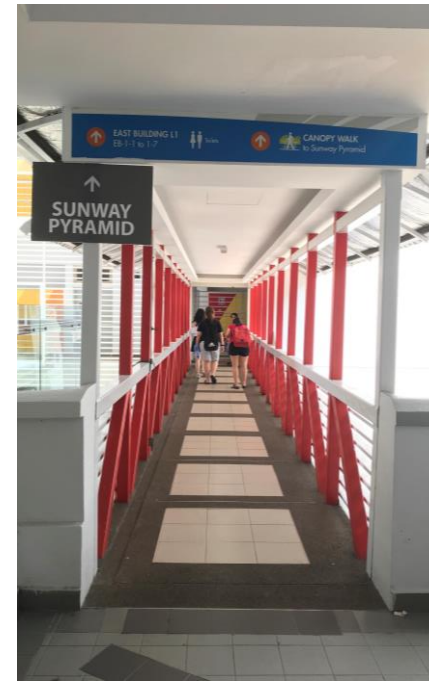

Canopy Walk

- Located at the North College building, Ground floor (near the Photo Studio/ Bookshop), and at the East University building, Mezzanine level (near Starbucks)
- Provides students with a safe pathway from Sunway Campus to Sunway Pyramid, Sunway Monash University and the BRT station.
- It is also connected to the Graduate centre where some classes are also held (currently under renovation)