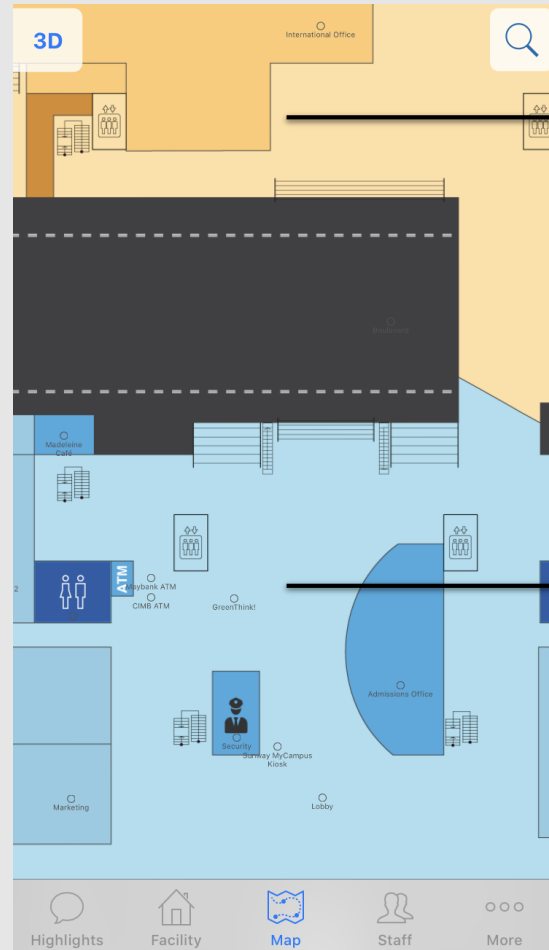

Sunway University Campus Tour Guide

SUNWAY UNIVERSITY

Introduction – Getting Started in Sunway University

Uses:

- On Campus navigation
- News highlights
- Sunway University & College floor map
- Sunway staff navigation

Uses:

- Campus Shuttle Bus tracker including estimated time arrivals
- Bus locations
- Bus routes

Introduction – Cardinal Directions on Campus

Known as the
North side of the
College building

Known as the
South side of the
College building

SUNWAY'S ON-CAMPUS FACILITIES

ADMISSIONS

Admissions Department

- South College building, Ground floor
- It is located directly at the College foyer
- A place for students to get enquiries regarding their courses
- Also a place for students to sign up for their pre-university and degree courses

Student Hub

- University Building, Basement level 1
- From the Security office in College foyer, take the escalator (shaded with glass) down one floor. The student hub is located on the left
- A place for students to relax, hold formal and club related meetings as well as interact with one another
- Includes 2 dance studio, a conference room, and a pool table
- The Sunway University Student Council (SUSC) and Sunway College Student Council (SCC) office is also located here where students can approach them to seek information or lodge complaints regarding student matters