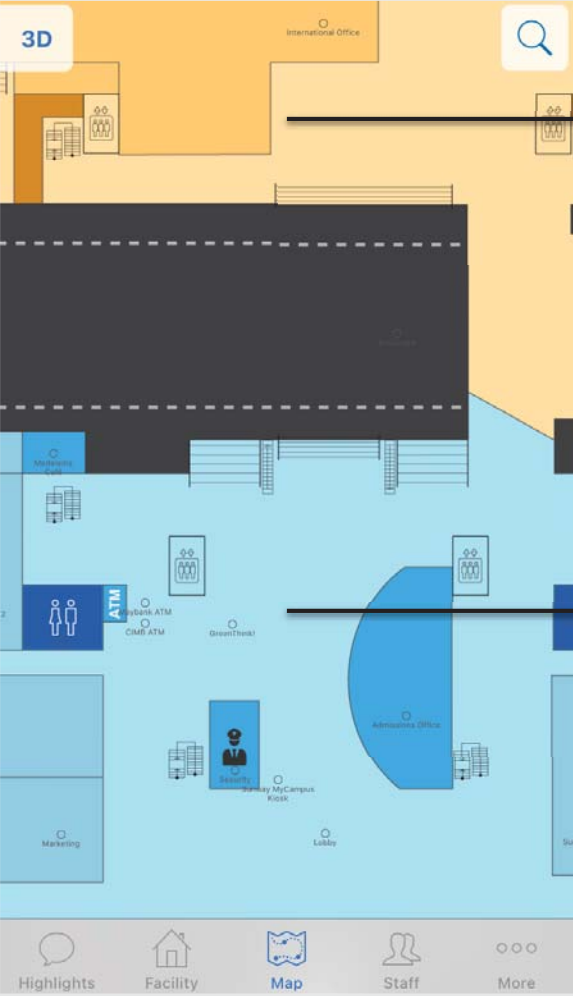

Sunway University Campus Tour Guide

SUNWAY UNIVERSITY

Introduction – Getting Started in Sunway University

Uses:

- In Campus navigation
- News highlights
- Sunway University & College floor map
- Sunway staff navigation

Uses:

- Campus Shuttle Bus tracker including estimated time arrivals
- Bus locations
- Bus routes

Introduction – Cardinal Directions in Campus

Known as the North side of the College building

Known as the South side of the College building

SUNWAY'S IN-CAMPUS FACILITIES

ADMISSIONS

Admissions Department

- South College building, Ground floor
- It is located directly at the College foyer
- A place for students to get enquiries regarding their courses
- Also a place for students to sign up for their pre-university and degree courses

Student Hub

- University Building, Basement level 1
- From the Security office in College foyer, take the escalator (shaded with glass) down one floor. The student hub is located on the left
- A place for students to relax, hold formal and club related meetings as well as interact
- Has dance studios, a conference room, and a pool table
- The Sunway University Student Council (SUSC) and Sunway College Student Council (SCC) office is also located here where students can approach them to seek information or lodge complaints regarding student matters