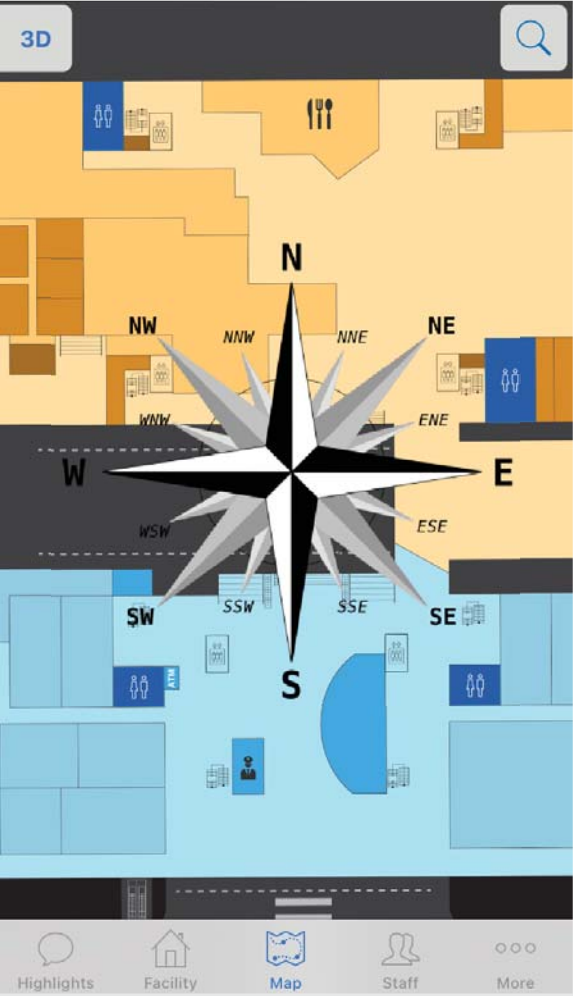

Sunway University Campus Tour Guide

SUNWAY UNIVERSITY

Introduction – Getting Started in Sunway University

Uses:

- In Campus navigation
- News highlights
- Sunway University & College floor map
- Sunway staff navigation

Uses:

- Campus Shuttle Bus tracker including estimated time arrivals
- Bus locations
- Bus routes

Introduction – Cardinal Directions in Campus

Known as the North side of the College building

Known as the South side of the College building

SUNWAY'S IN-CAMPUS FACILITIES

ADMISSIONS

Admissions Department

- South College building, Ground floor
- It is located directly at the College foyer
- A place for students to get enquiries regarding their courses
- Also a place for students to sign up for their pre-university and degree courses

Student Hub

- University Building, Basement level 1
- From the Security office in College foyer, take the escalator (shaded with glass) down one floor. The student hub is located on the left
- A place for students to relax, hold formal and club related meetings as well as interact
- Has dance studios, a conference room, and a pool table
- The Sunway University Student Council (SUSC) and Sunway College Student Council (SCC) office is also located here where students can approach them to seek information or lodge complaints regarding student matters