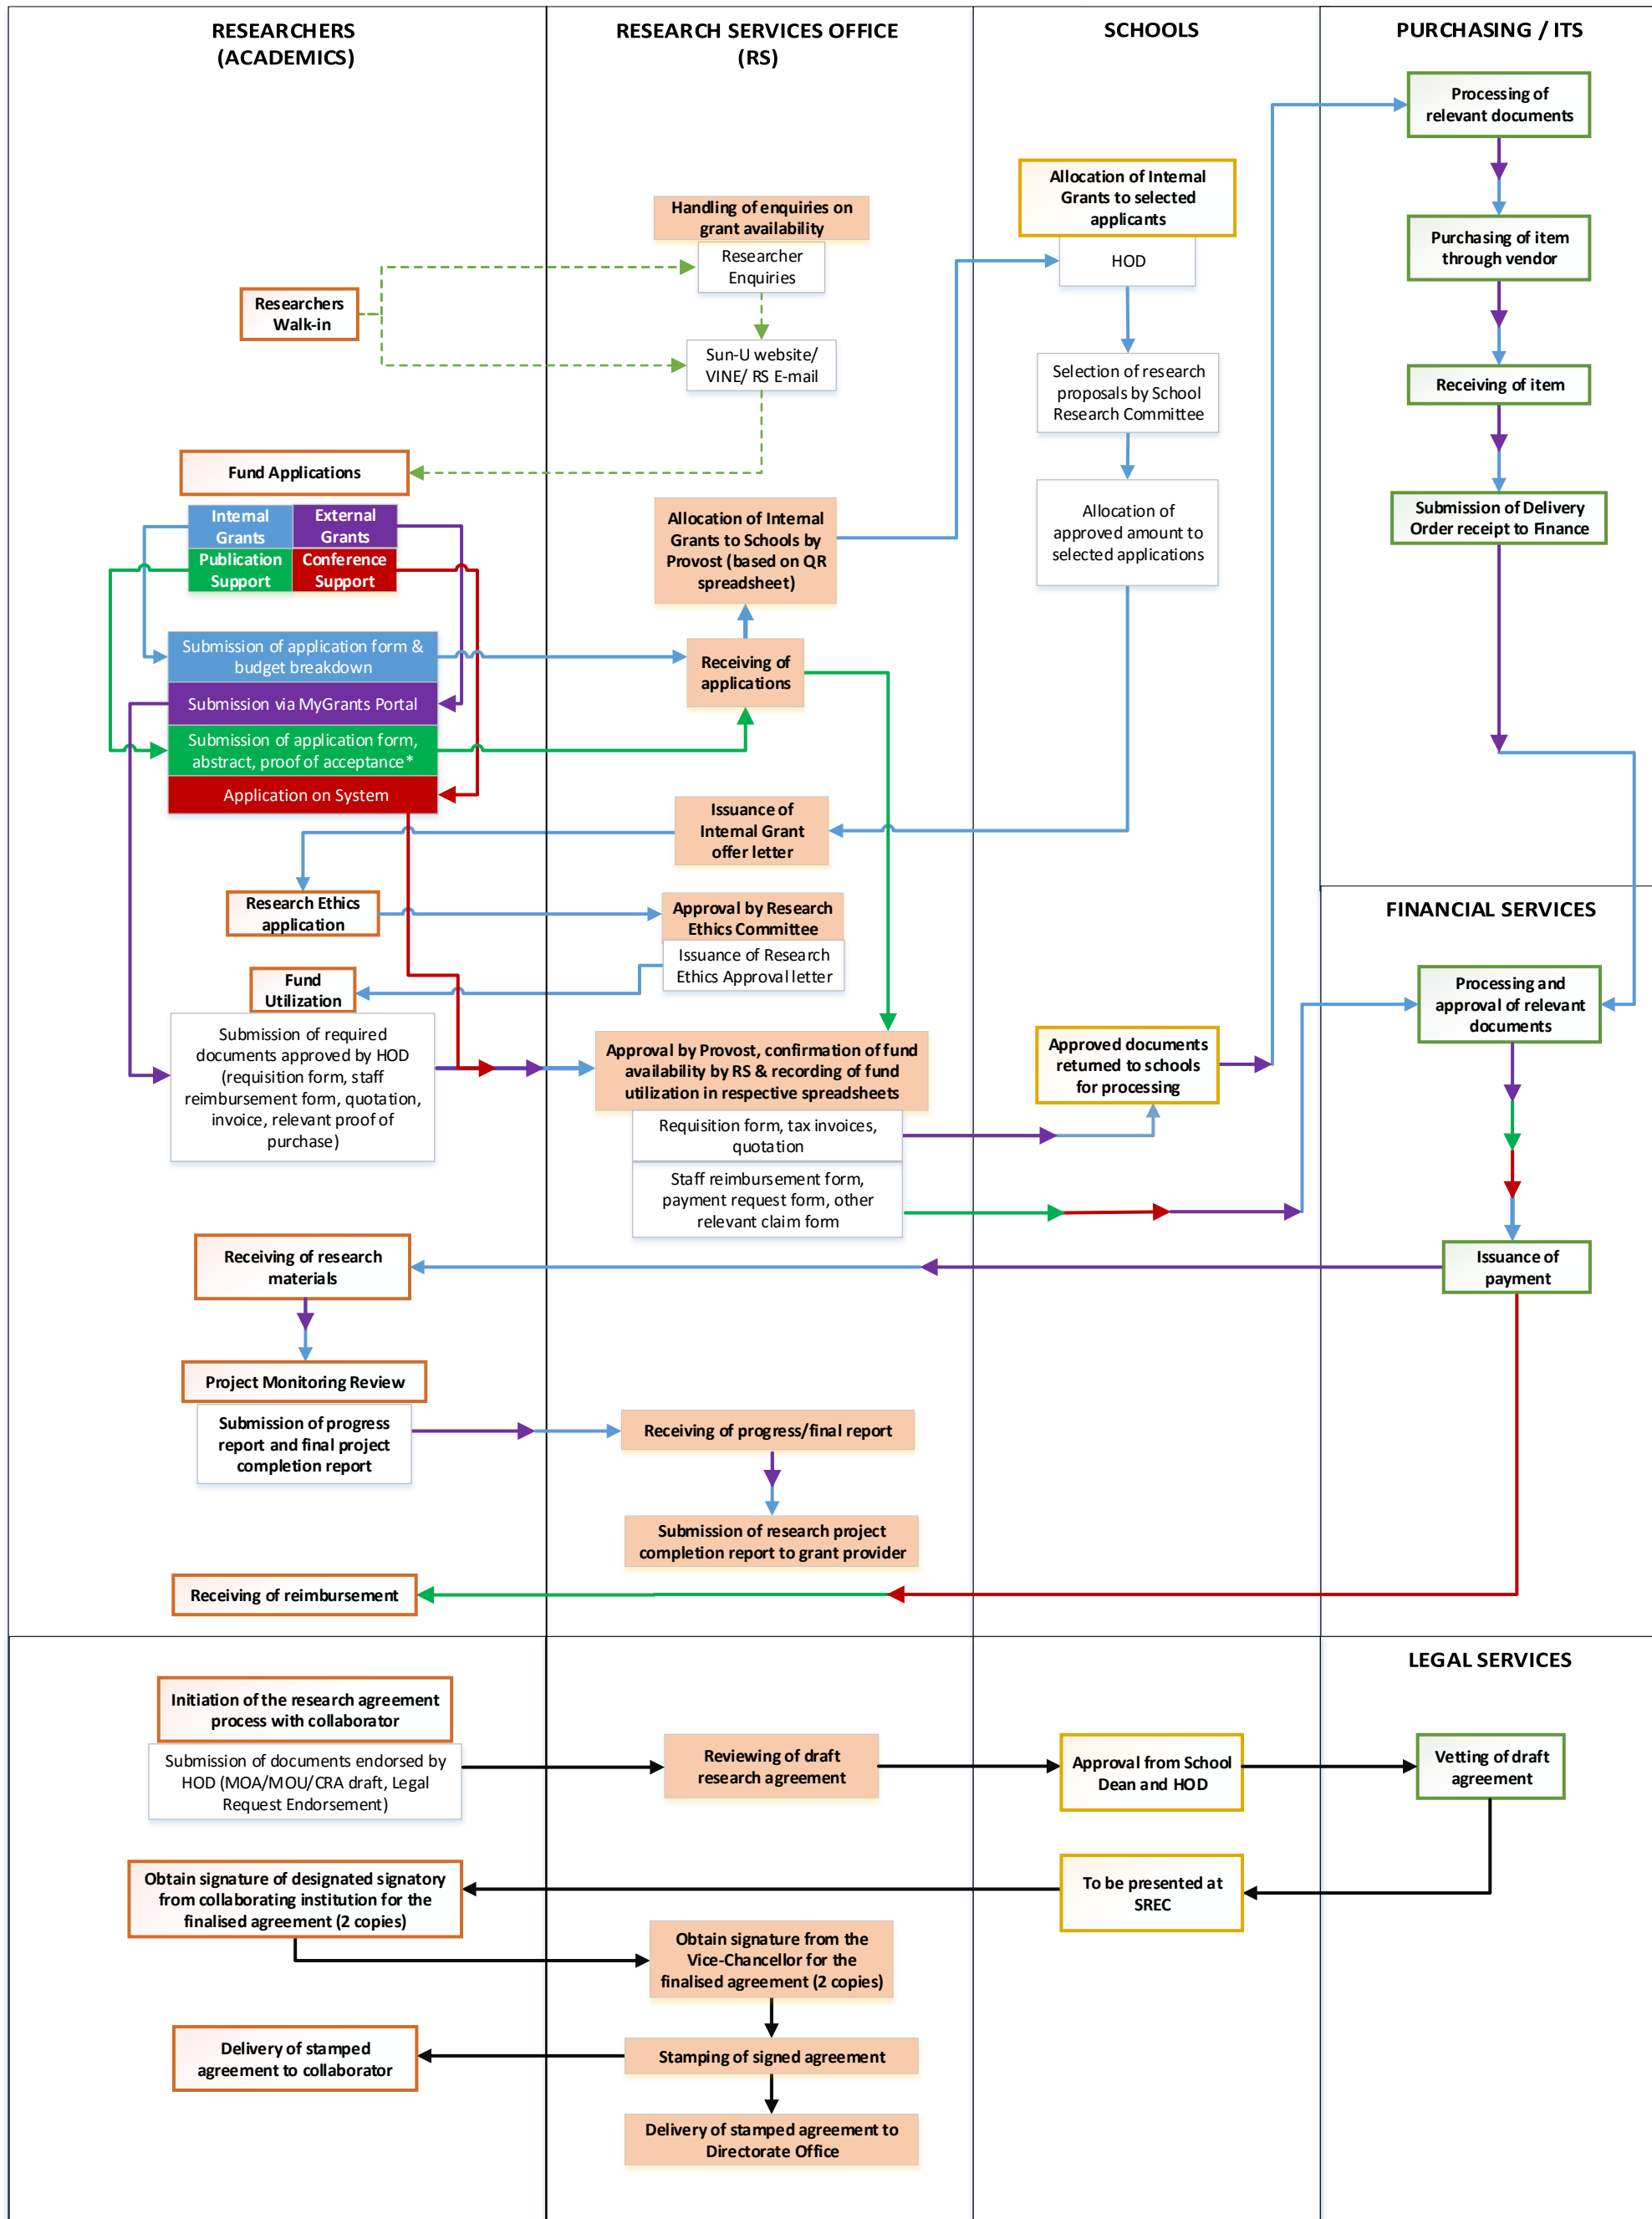

OVERVIEW OF SUNWAY UNIVERSITY RESEARCH PROCESSES

PROCESS FLOW

LEGENDS

- ↑ Internal Grant
- ↑ External Grant
- ↑ Publication Support
- ↑ Conference Support
- ↑ Agreement Process
- - - Enquiries

NOTE:
* Proof of acceptance to be submitted after the Publication Support application form is approved / upon request to access the approved funds